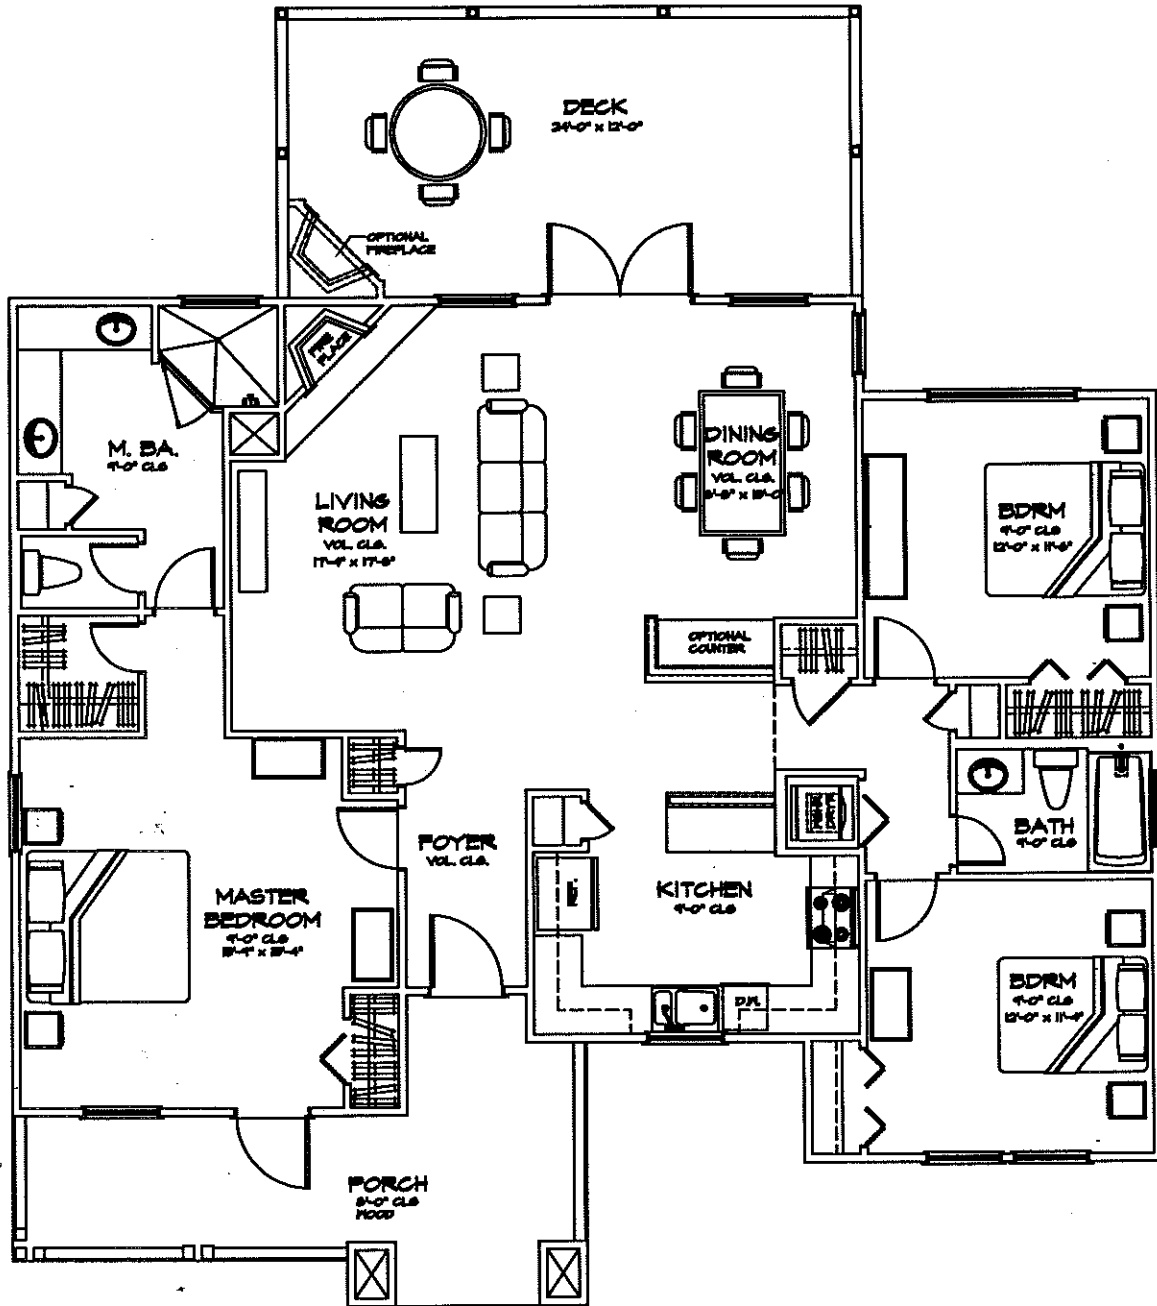

THE DOGWOOD

FLOOR PLAN

THE DOGWOOD AT A GLANCE:

3 BR / 2 BA

Air Conditioned1,553 sq. ft.

Covered Porch.....488 sq. ft.

Total Under Roof2,041 sq. ft.

BEAR LAKE
RESERVE™